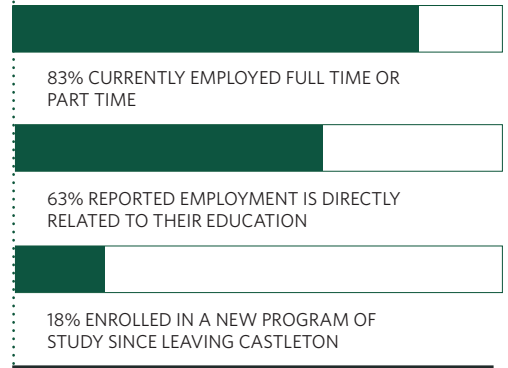

SAMPLE INTERNSHIPS OF RECENT GRADUATES

Sixty eight percent of the Class of 2019 completed a work related experience, of which 29% were paid

Addison County Restorative Justice Services
American Board of Sport Psychology
Back on Track Physical Therapy
Body Essentials
Burlington Parks, Recreation and Waterfront
Casella Construction
Castleton Elementary School
Castleton Police Department
Christ the King Elementary School
Dartmouth Hitchcock Medical Center
Davis & Hodgdon Associates CPAs
Department of Children & Families
Dismas House
Fair Haven Fitness Center
Green Mountain at Fox Run
Holy Cross College
Hood Distribution
Middlebury College
Mountain Top Inn
NewStory Center
Northeast Sports Network
Omya Inc.
Porter Medical Center
Rutland Economic Development Corp.
Rutland Herald
Rutland Mental Health
Rutland Probation and Parole
Rutland Regional Medical Center
Rutland Senior High School
Scribe America
Spartan Arena
Special Olympics Vermont
Stowe Theater
The Thrive Center
Tufts University
Vermont Adaptive Ski and Sports
Vermont Energy Investment Corporation
Vermont Genetics Network
Vermont Orthopedic Clinic
Vermont Police Academy
Vermont Sports Medicine Center
Weston Playhouse Theatre Company
West Virginia Power Minor League Baseball

THE 6 MONTH OUT SURVEY:
DATA REPRESENTING THE CLASS OF 2016

GRADUATE SCHOOLS

Twenty four percent of the of the Class of 2019 reported pursuit of additional education

Alliant International University
Bread Loaf School of English, Middlebury
Cappella University
Castleton University
Central Virginia Community College
Chapman University/Dodge College of Film and Media Arts
Fashion Institute of Technology
Franklin Pierce College
Liberty University
Sacred Heart University
Sage College of Albany
Southern Connecticut State University
Southern Illinois University Edwardsville
Southern New Hampshire University
SUNY Cortland
Texas State University
UMASS Lowell
Union County College
University of Nebraska Lincoln
University of New England
University of New Hampshire
University of Vermont
University of Wisconsin Milwaukee
University of Zurich
Vanderbilt University
Vermont Technical College
Wesley Seminary
Western Law School
Worcester Polytechnic Institute